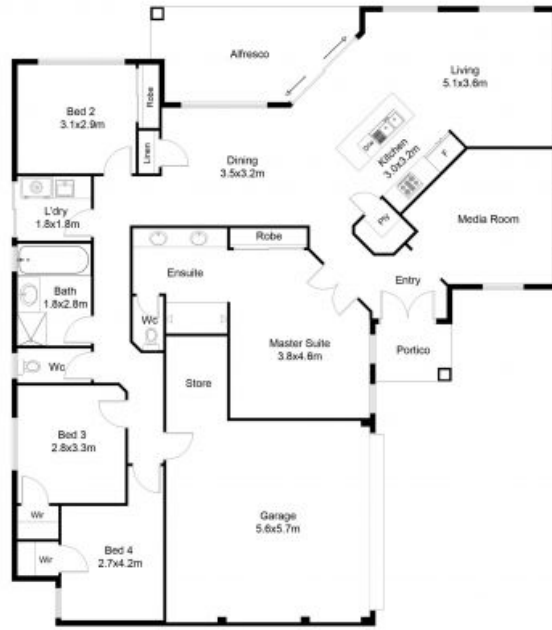

FLOOR PLAN

House	: 159.51m²
Alfresco	: 12.92m²
Garage	: 37.44m²
Porch	: 3.15m²
Total	: 234.42m²